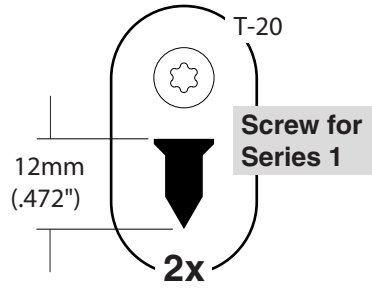

(Series 1 shown)