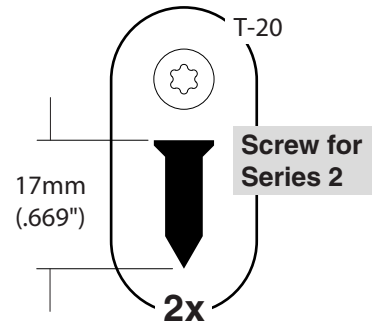

(Series 1 shown)