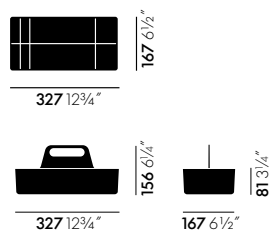

DIMENSIONS

Toolbox RE