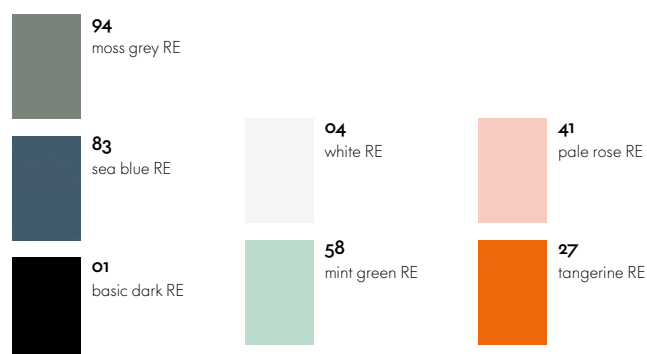

COLOURS AND MATERIALS

Toolbox RE

Art. no. 09154102

Vitra is represented worldwide. Your local Vitra partner can be found at: www.vitra.com.

info@vitra.com | EN 2021

www.vitra.com/toolbox